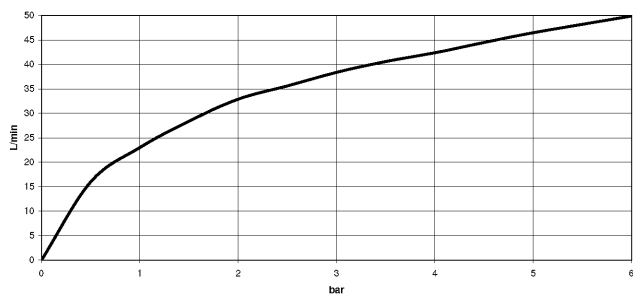

22 901 782

mm [inches]

Diagramma di portata

Certificati

WRAS\_2205004.

22 901 782

Parts for other  
finishes can be found  
here: Cromato