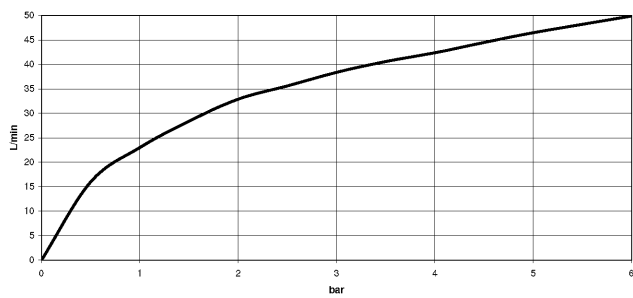

22 901 782

mm [inches]

Diagramma di portata

Certificati

WRAS_2205004.

22 901 782

Parts for other
finishes can be found
here: Cromato