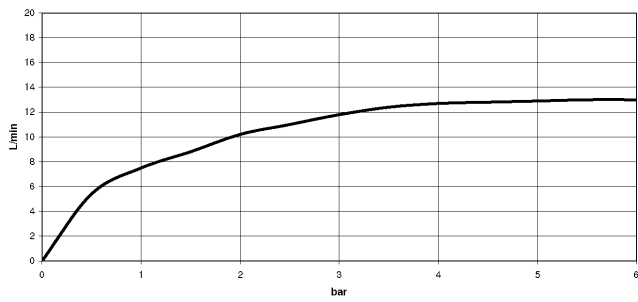

28 658 970

Diagramma di portata

Certificati

LGA\_38661.

28 658 970

Parts for other  
finishes can be found  
here: Cromato