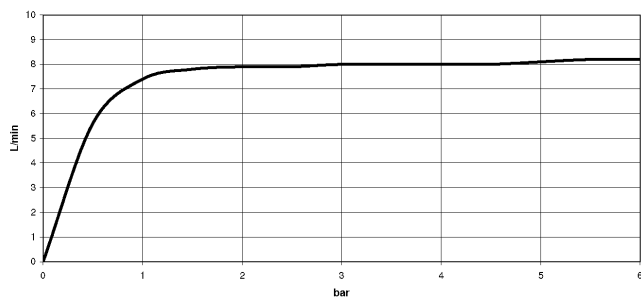

33 870 790

mm [inches]

Diagramma di portata

Certificati

LGA_18252.

Belgaqua_21-379-
27_3.

GDV_0400277.

33 870 790
Parts for other
finishes can be found
here: Cromato