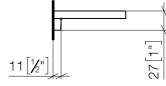

83 482 970

mm [inches]

83 482 970

Parts for other  
finishes can be found  
here: Cromato