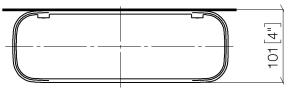

83 482 970

mm [inches]

83 482 970

Parts for other  
finishes can be found  
here: Cromato