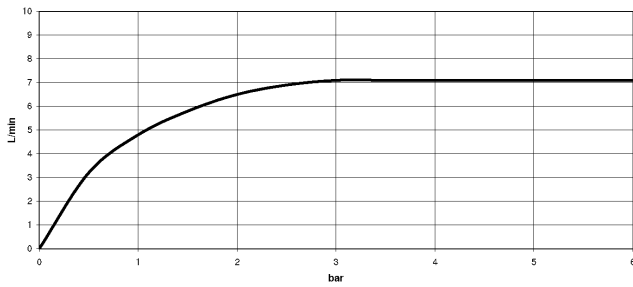

ST 110 106 3700
mm [inches]
M 1:10

Diagramma di portata

Certificati

LGA_18901. Belgaqua_22_277_2
7_3.

ST 110 106 3790
Parts for other
finishes can be found
here: Cromato