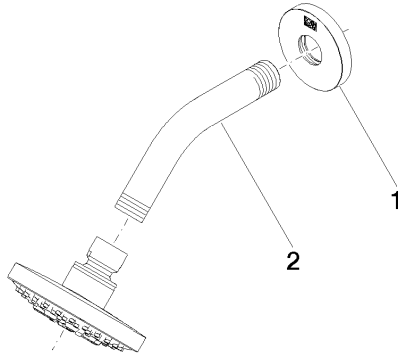

DORNBACHT YAMOU Ducha fija - Soft Black

---

28 504 831

Versión del producto de 1/1/2023