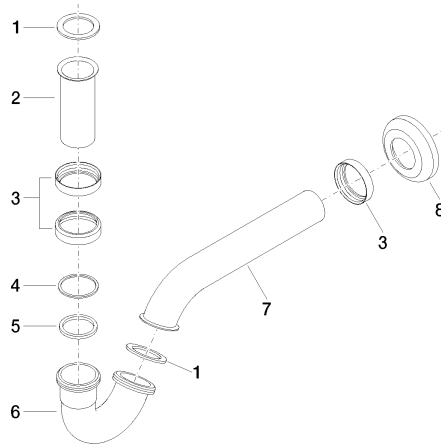

Siphon for bidet 1 1/4" - Dark Chrome

IMO

10 050 970

● rosette Ø 65 mm

Fits: IMO, LULU, MADISON, MEM, TARA,
CL.1, LISSÉ, VAIA, META, CYO

	Dark Chrome	10 050 970-19
	Chrome	10 050 970-00
	Brushed Platinum	10 050 970-06
	Platinum	10 050 970-08
	Durabronze (23kt Gold)	10 050 970-09
	Light Gold	10 050 970-26
	Brushed Light Gold	10 050 970-27
	Brushed Durabronze (23kt Gold)	10 050 970-28
	Matte Black	10 050 970-33
	Brushed Bronze	10 050 970-42
	Brushed Champagne (22kt Gold)	10 050 970-46
	Champagne (22kt Gold)	10 050 970-47
	Brushed Chrome	10 050 970-93
	Brushed Dark Platinum	10 050 970-99

Siphon for bidet 1 1/4" - Dark Chrome

10 050 970

mm [inches]

10 050 970

Parts for other
finishes can be found
here: [Chrome](#)

Siphon for bidet 1 1/4" - Dark Chrome

IMO

10 050 970

Spare parts list