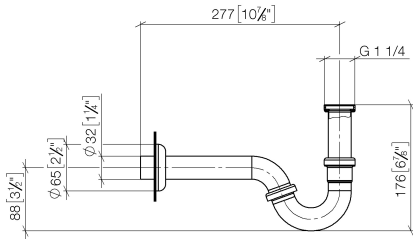

Siphon for bidet 1 1/4" - Dark Chrome

IMO

10 050 970

● rosette Ø 65 mm

Fits: IMO, LULU, MADISON, MEM, TARA,
CL.1, LISSÉ, VAIA, META, CYO

	Dark Chrome	10 050 970-19
	Chrome	10 050 970-00
	Brushed Platinum	10 050 970-06
	Platinum	10 050 970-08
	Durabronze (23kt Gold)	10 050 970-09
	Light Gold	10 050 970-26
	Brushed Light Gold	10 050 970-27
	Brushed Durabronze (23kt Gold)	10 050 970-28
	Matte Black	10 050 970-33
	Brushed Bronze	10 050 970-42
	Brushed Champagne (22kt Gold)	10 050 970-46
	Champagne (22kt Gold)	10 050 970-47
	Brushed Chrome	10 050 970-93
	Brushed Dark Platinum	10 050 970-99

Siphon for bidet 1 1/4" - Dark Chrome

10 050 970

mm [inches]

10 050 970

Parts for other
finishes can be found
here: [Chrome](#)

Siphon for bidet 1 1/4" - Dark Chrome

IMO

10 050 970