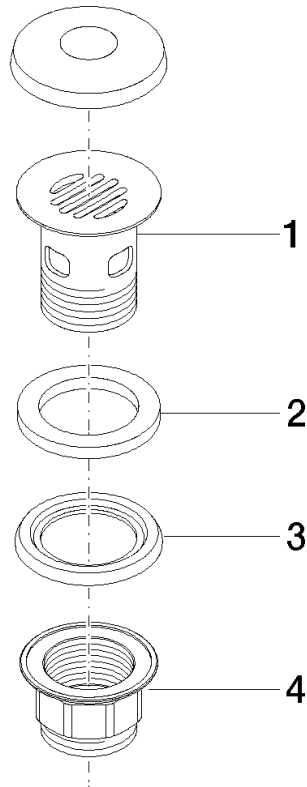

10 105 970

Fits: IMO, LULU, MADISON, MEM, TARA,
CL.1, LISSÉ, VAIA, META, CYO

	Matte White	10 105 970-10
	Chrome	10 105 970-00
	Brushed Platinum	10 105 970-06
	Platinum	10 105 970-08
	Durabross (23kt Gold)	10 105 970-09
	Dark Chrome	10 105 970-19
	Light Gold	10 105 970-26
	Brushed Light Gold	10 105 970-27
	Brushed Durabross (23kt Gold)	10 105 970-28
	Matte Black	10 105 970-33
	Brushed Bronze	10 105 970-42
	Brushed Champagne (22kt Gold)	10 105 970-46
	Champagne (22kt Gold)	10 105 970-47
	Brushed Chrome	10 105 970-93
	Brushed Dark Platinum	10 105 970-99

Grated waste 1 1/4" - Matte White

IMO

10 105 970

Only suitable for basins with an overflow.

10 105 970

10 105 970

Parts for other finishes can be found here: [Chrome](#)

Spare parts list

No.	Item Number	Name	Quantity used	Delivery time
1	09 11 01 027-10	cup	1	60
2	09 14 05 039 90	seal	1	2
3	09 14 03 025 90	seal	1	2
4	09 23 10 020-10	nut	1	60