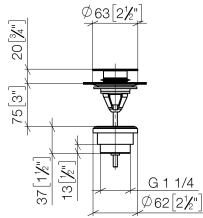

**Basin Waste with push fastening 1 1/4" - Brushed Platinum**

IMO

10 125 970

Fits: IMO, LULU, MADISON, MEM, TARA,  
CL.1, LISSÉ, VAIA, META, CYO

	Brushed Platinum	10 125 970-06
	Chrome	10 125 970-00
	Platinum	10 125 970-08
	Durabress (23kt Gold)	10 125 970-09
	Dark Chrome	10 125 970-19
	Light Gold	10 125 970-26
	Brushed Light Gold	10 125 970-27
	Brushed Durabress (23kt Gold)	10 125 970-28
	Matte Black	10 125 970-33
	Platinum / Brushed Platinum	10 125 970-36
	Durabress / Brushed Durabress (23kt Gold)	10 125 970-38
	Brushed Bronze	10 125 970-42
	Brushed Champagne (22kt Gold)	10 125 970-46
	Champagne (22kt Gold)	10 125 970-47
	Brushed Chrome	10 125 970-93
	Brushed Dark Platinum	10 125 970-99

## Basin Waste with push fastening 1 1/4" - Brushed Platinum

---

IMO

10 125 970

Only suitable for basins with an overflow.

10 125 970

mm [inches]

10 125 970

### Spare parts list

No.	Item Number	Name	Quantity used	Delivery time
1	04 31 20 096 00-06	plug	1	10
2	09 30 30 179 90	screw	1	2
3	09 11 01 038-06	cup	1	10
4	09 14 05 061 90	seal	1	2
5	09 14 03 153 90	seal	1	2
6	09 11 10 156-06	connection	1	10