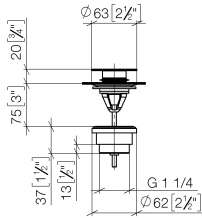

## Basin Waste with push fastening 1 1/4" - Light Gold

---

IMO

10 125 970

Only suitable for basins with an overflow.

10 125 970

mm [inches]

10 125 970