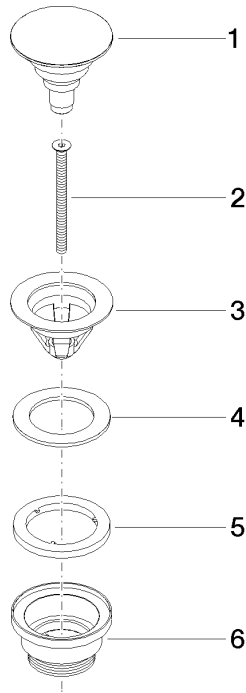

10 125 970

Fits: IMO, LULU, MADISON, MEM, TARA,
CL.1, LISSÉ, VAIA, META, CYO

	Matte Black	10 125 970-33
	Chrome	10 125 970-00
	Brushed Platinum	10 125 970-06
	Platinum	10 125 970-08
	Durabress (23kt Gold)	10 125 970-09
	Dark Chrome	10 125 970-19
	Light Gold	10 125 970-26
	Brushed Light Gold	10 125 970-27
	Brushed Durabress (23kt Gold)	10 125 970-28
	Platinum / Brushed Platinum	10 125 970-36
	Durabress / Brushed Durabress (23kt Gold)	10 125 970-38
	Brushed Bronze	10 125 970-42
	Brushed Champagne (22kt Gold)	10 125 970-46
	Champagne (22kt Gold)	10 125 970-47
	Brushed Chrome	10 125 970-93
	Brushed Dark Platinum	10 125 970-99

Basin Waste with push fastening 1 1/4" - Matte Black

IMO

10 125 970

Only suitable for basins with an overflow.

10 125 970

mm [inches]

10 125 970

Product version from 10/1/2023

Parts for other finishes can be found here: [Chrome](#)

Basin Waste with push fastening 1 1/4" - Matte Black

IMO

10 125 970

Spare parts list

Product version from 10/1/2023

No.	Item Number	Name	Quantity used	Delivery time
	04 31 20 096 00-33	plug	6	30