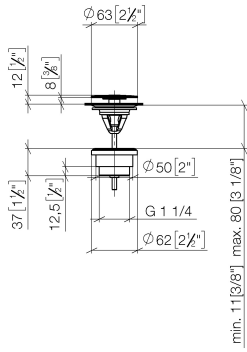

**Basin Waste without press-closing 1 1/4" - Platinum**

IMO

10 126 970

Fits: IMO, LULU, MADISON, MEM, TARA,  
CL.1, LISSÉ, VAIA, META, CYO

	Platinum	10 126 970-08
	Chrome	10 126 970-00
	Brushed Platinum	10 126 970-06
	Durabress (23kt Gold)	10 126 970-09
	Dark Chrome	10 126 970-19
	Light Gold	10 126 970-26
	Brushed Light Gold	10 126 970-27
	Brushed Durabress (23kt Gold)	10 126 970-28
	Matte Black	10 126 970-33
	Brushed Bronze	10 126 970-42
	Brushed Champagne (22kt Gold)	10 126 970-46
	Champagne (22kt Gold)	10 126 970-47
	Brushed Chrome	10 126 970-93
	Brushed Dark Platinum	10 126 970-99

## Basin Waste without press-closing 1 1/4" - Platinum

---

IMO

10 126 970

Only suitable for sinks without an overflow.

10 126 970

mm [inches]

10 126 970

**Product version from 10/1/2023**

Parts for other  
finishes can be found  
here: [Chrome](#)

Basin Waste without press-closing 1 1/4" - Platinum

IMO

10 126 970

**Spare parts list**

**Product version from 10/1/2023**

No.	Item Number	Name	Quantity used	Delivery time
	09 31 20 097-08	plug	6	60