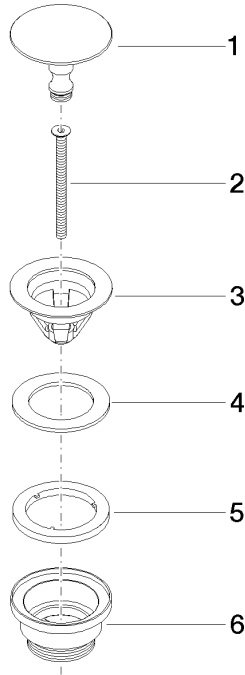

**Basin Waste without press-closing 1 1/4" - Platinum**

IMO

10 126 970

Fits: IMO, LULU, MADISON, MEM, TARA,  
CL.1, LISSÉ, VAIA, META, CYO

	Platinum	10 126 970-08
	Chrome	10 126 970-00
	Brushed Platinum	10 126 970-06
	Durabress (23kt Gold)	10 126 970-09
	Dark Chrome	10 126 970-19
	Light Gold	10 126 970-26
	Brushed Light Gold	10 126 970-27
	Brushed Durabress (23kt Gold)	10 126 970-28
	Matte Black	10 126 970-33
	Brushed Bronze	10 126 970-42
	Brushed Champagne (22kt Gold)	10 126 970-46
	Champagne (22kt Gold)	10 126 970-47
	Brushed Chrome	10 126 970-93
	Brushed Dark Platinum	10 126 970-99

## Basin Waste without press-closing 1 1/4" - Platinum

---

IMO

10 126 970

Only suitable for sinks without an overflow.

10 126 970

mm [inches]

10 126 970

**Product version from 10/1/2023**

Parts for other  
finishes can be found  
here: [Chrome](#)

Basin Waste without press-closing 1 1/4" - Platinum

IMO

10 126 970

**Spare parts list**

**Product version from 10/1/2023**

No.	Item Number	Name	Quantity used	Delivery time
	09 31 20 097-08	plug	6	60