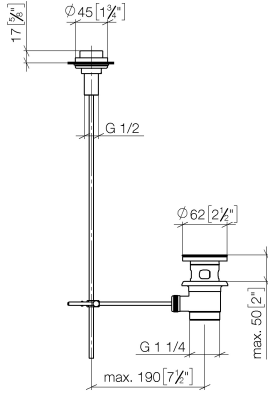

10 200 970

Fits: IMO, LULU, MADISON, MEM, TARA,
CL.1, LISSÉ, VAIA, META, CYO

Basin Waste with knob for deck mounting 1 1/4" - Platinum

IMO

10 200 970

Only suitable for basins with an overflow.

10 200 970

mm [inches]

10 200 970

Product version from 10/1/2023

Basin Waste with knob for deck mounting 1 1/4" - Platinum

IMO

10 200 970

Spare parts list

Product version from 10/1/2023

No.	Item Number	Name	Quantity used	Delivery time
	09 21 33 001-08	handle	10	40