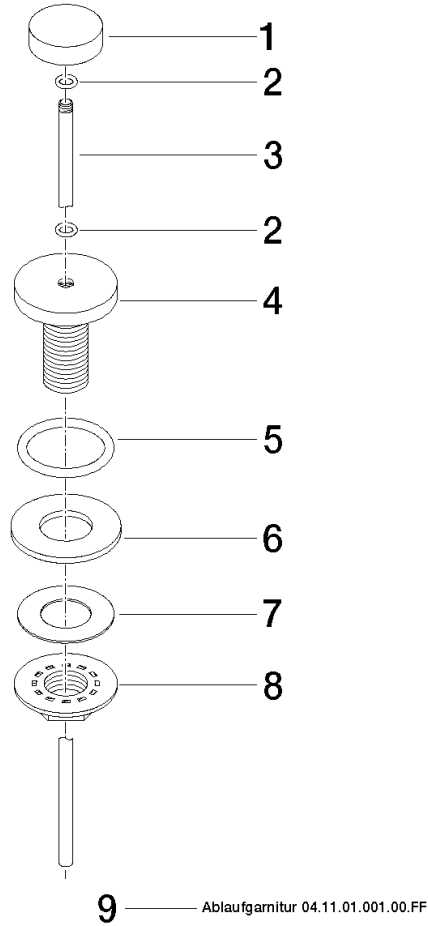

10 200 970

Fits: IMO, LULU, MADISON, MEM, TARA,
CL.1, LISSÉ, VAIA, META, CYO

Basin Waste with knob for deck mounting 1 1/4" - Platinum

IMO

10 200 970

Only suitable for basins with an overflow.

10 200 970

mm [inches]

10 200 970

Product version from 10/1/2023

Basin Waste with knob for deck mounting 1 1/4" - Platinum

IMO

10 200 970

Spare parts list

Product version from 10/1/2023

No.	Item Number	Name	Quantity used	Delivery time
	09 21 33 001-08	handle	10	40