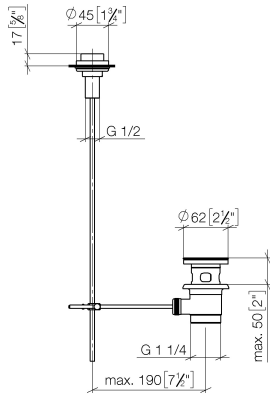

10 200 970 Product version from 10/1/2023

Fits: IMO, LULU, MADISON, MEM, TARA,
CL.1, LISSÉ, VAIA, META, CYO

Basin Waste with knob for deck mounting 1 1/4" - Durabron (23kt Gold)

IMO

10 200 970 Product version from 10/1/2023

Only suitable for basins with an overflow.

10 200 970 Product version from 10/1/2023

mm [inches]

10 200 970 Product version from 10/1/2023

Spare parts list

| No. | Item Number | Name | Quantity used | Delivery time |
|-----|--------------------|--------------|---------------|---------------|
| 1 | 09 21 33 001-09 | handle | 1 | 40 |
| 2 | 09 14 10 007 90 | seal | 2 | 2 |
| 3 | 09 31 09 004-09 | pull-rod | 1 | 40 |
| 4 | 09 18 40 022-09 | sleeve | 1 | 40 |
| 5 | 09 14 10 095 90 | seal | 1 | 2 |
| 6 | 09 14 05 012 90 | seal | 1 | 2 |
| 7 | 09 14 40 001 90 | seal | 1 | 60 |
| 8 | 09 23 10 010 90 | nut | 1 | 2 |
| 9 | 90 11 01 001 00-09 | pop-up waste | 1 | 40 |