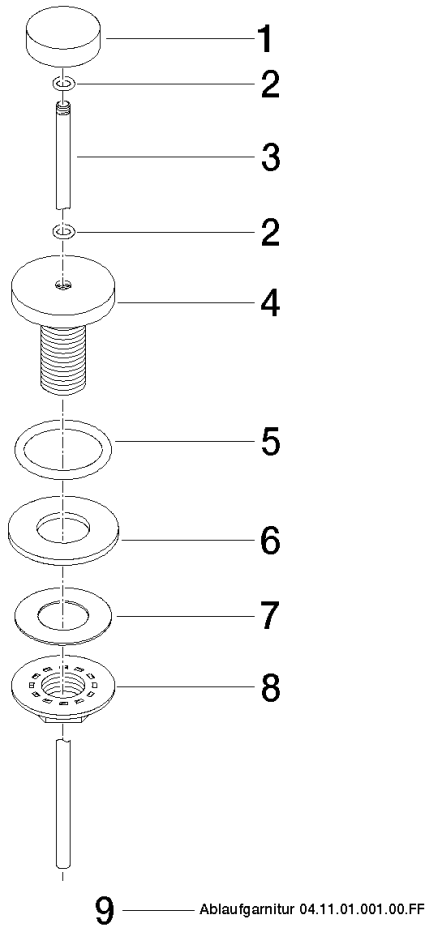

10 200 970 Product version from 10/1/2023

Fits: IMO, LULU, MADISON, MEM, TARA,
CL.1, LISSÉ, VAIA, META, CYO

Basin Waste with knob for deck mounting 1 1/4" - Durabron (23kt Gold)

IMO

10 200 970 Product version from 10/1/2023

Only suitable for basins with an overflow.

10 200 970 Product version from 10/1/2023

mm [inches]

10 200 970 Product version from 10/1/2023

Spare parts list

| No. | Item Number | Name | Quantity used | Delivery time |
|-----|--------------------|--------------|---------------|---------------|
| 1 | 09 21 33 001-09 | handle | 1 | 40 |
| 2 | 09 14 10 007 90 | seal | 2 | 2 |
| 3 | 09 31 09 004-09 | pull-rod | 1 | 40 |
| 4 | 09 18 40 022-09 | sleeve | 1 | 40 |
| 5 | 09 14 10 095 90 | seal | 1 | 2 |
| 6 | 09 14 05 012 90 | seal | 1 | 2 |
| 7 | 09 14 40 001 90 | seal | 1 | 60 |
| 8 | 09 23 10 010 90 | nut | 1 | 2 |
| 9 | 90 11 01 001 00-09 | pop-up waste | 1 | 40 |