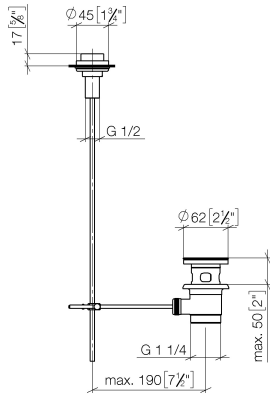

10 200 970 Product version from 10/1/2023

Fits: IMO, LULU, MADISON, MEM, TARA,
CL.1, LISSÉ, VAIA, META, CYO

Basin Waste with knob for deck mounting 1 1/4" - Light Gold

IMO

10 200 970 Product version from 10/1/2023

Only suitable for basins with an overflow.

10 200 970 Product version from 10/1/2023

mm [inches]

10 200 970 Product version from 10/1/2023

Spare parts list

No.	Item Number	Name	Quantity used	Delivery time
1	09 21 33 001-26	handle	1	60
2	09 14 10 007 90	seal	2	2
3	09 31 09 004-26	pull-rod	1	60
4	09 18 40 022-26	sleeve	1	60
5	09 14 10 095 90	seal	1	2
6	09 14 05 012 90	seal	1	2
7	09 14 40 001 90	seal	1	60
8	09 23 10 010 90	nut	1	2
9	90 11 01 001 00-26	pop-up waste	1	30