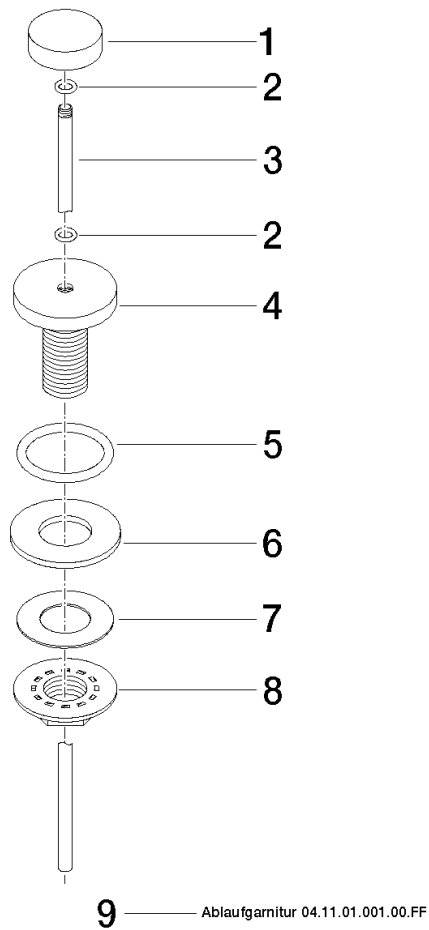

10 200 970 Product version from 10/1/2023

Fits: IMO, LULU, MADISON, MEM, TARA,
CL.1, LISSÉ, VAIA, META, CYO

Basin Waste with knob for deck mounting 1 1/4" - Light Gold

IMO

10 200 970 Product version from 10/1/2023

Only suitable for basins with an overflow.

10 200 970 Product version from 10/1/2023

mm [inches]

10 200 970 Product version from 10/1/2023

Spare parts list

No.	Item Number	Name	Quantity used	Delivery time
1	09 21 33 001-26	handle	1	60
2	09 14 10 007 90	seal	2	2
3	09 31 09 004-26	pull-rod	1	60
4	09 18 40 022-26	sleeve	1	60
5	09 14 10 095 90	seal	1	2
6	09 14 05 012 90	seal	1	2
7	09 14 40 001 90	seal	1	60
8	09 23 10 010 90	nut	1	2
9	90 11 01 001 00-26	pop-up waste	1	30