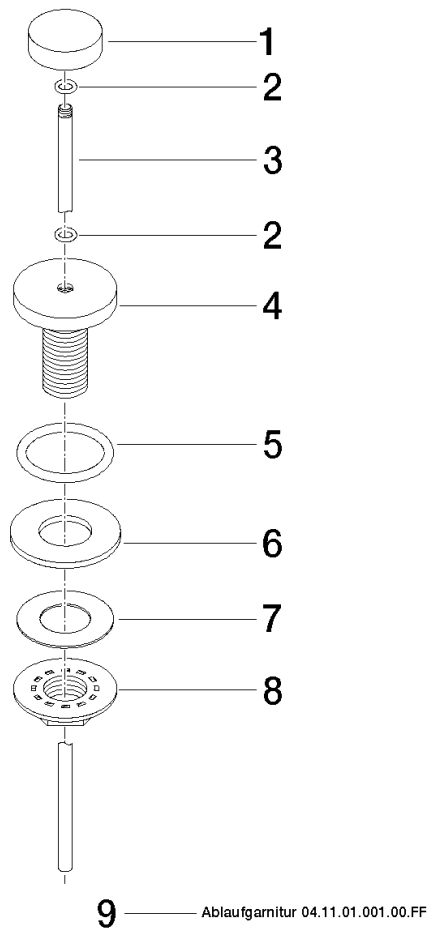

Basin Waste with knob for deck mounting 1 1/4" - Brushed Durabronze (23kt Gold)

IMO

10 200 970 Product version from 10/1/2023

Fits: IMO, LULU, MADISON, MEM, TARA,
CL.1, LISSÉ, VAIA, META, CYO

Basin Waste with knob for deck mounting 1 1/4" - Brushed Durabronze (23kt Gold)

IMO

10 200 970 Product version from 10/1/2023

Only suitable for basins with an overflow.

Basin Waste with knob for deck mounting 1 1/4" - Brushed Durabronze (23kt Gold)

IMO

10 200 970 Product version from 10/1/2023
mm [inches]

10 200 970 Product version from 10/1/2023

Spare parts list

No.	Item Number	Name	Quantity used	Delivery time
1	09 21 33 001-28	handle	1	20
2	09 14 10 007 90	seal	2	2
3	09 31 09 004-28	pull-rod	1	20
4	09 18 40 022-28	sleeve	1	20
5	09 14 10 095 90	seal	1	2
6	09 14 05 012 90	seal	1	2
7	09 14 40 001 90	seal	1	60
8	09 23 10 010 90	nut	1	2
9	90 11 01 001 00-28	pop-up waste	1	20