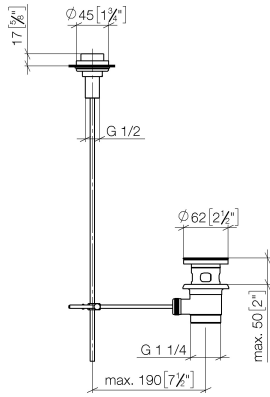

Basin Waste with knob for deck mounting 1 1/4" - Brushed Durabronze (23kt Gold)

IMO

10 200 970 Product version from 10/1/2023

Fits: IMO, LULU, MADISON, MEM, TARA,
CL.1, LISSÉ, VAIA, META, CYO

Basin Waste with knob for deck mounting 1 1/4" - Brushed Durabronze (23kt Gold)

IMO

10 200 970 Product version from 10/1/2023

Only suitable for basins with an overflow.

Basin Waste with knob for deck mounting 1 1/4" - Brushed Durabronze (23kt Gold)

IMO

10 200 970 Product version from 10/1/2023
mm [inches]

10 200 970 Product version from 10/1/2023

Spare parts list

No.	Item Number	Name	Quantity used	Delivery time
1	09 21 33 001-28	handle	1	20
2	09 14 10 007 90	seal	2	2
3	09 31 09 004-28	pull-rod	1	20
4	09 18 40 022-28	sleeve	1	20
5	09 14 10 095 90	seal	1	2
6	09 14 05 012 90	seal	1	2
7	09 14 40 001 90	seal	1	60
8	09 23 10 010 90	nut	1	2
9	90 11 01 001 00-28	pop-up waste	1	20