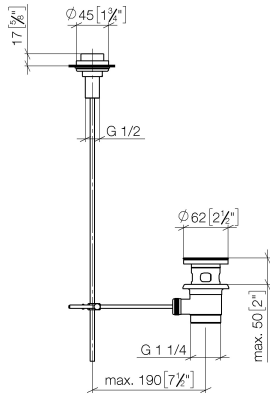

## Basin Waste with knob for deck mounting 1 1/4" - Brushed Bronze

---

IMO

10 200 970 Product version from 10/1/2023

Only suitable for basins with an overflow.

10 200 970 Product version from 10/1/2023

mm [inches]

Spare parts list

No.	Item Number	Name	Quantity used	Delivery time
1	09 21 33 001-42	handle	1	60
2	09 14 10 007 90	seal	2	2
3	09 31 09 004-42	pull-rod	1	60
4	09 18 40 022-42	sleeve	1	60
5	09 14 10 095 90	seal	1	2
6	09 14 05 012 90	seal	1	2
7	09 14 40 001 90	seal	1	60
8	09 23 10 010 90	nut	1	2
9	90 11 01 001 00-42	pop-up waste	1	30