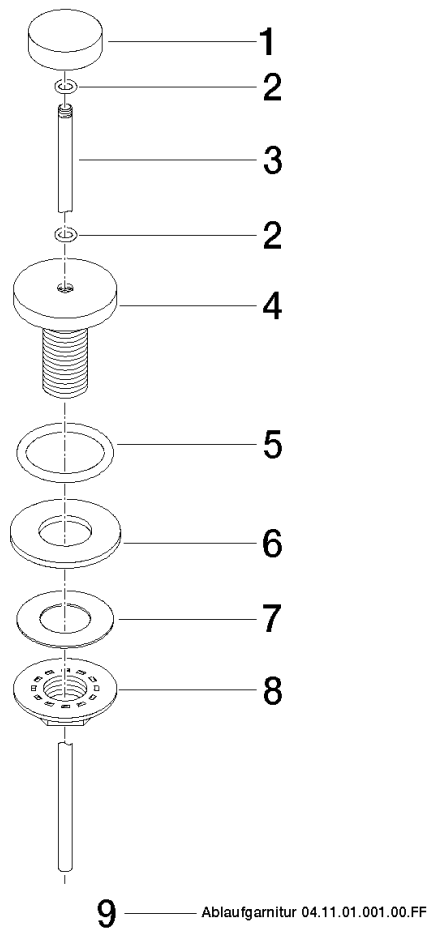

## Basin Waste with knob for deck mounting 1 1/4" - Brushed Bronze

---

IMO

10 200 970 Product version from 10/1/2023

Only suitable for basins with an overflow.

10 200 970 Product version from 10/1/2023

mm [inches]

Spare parts list

No.	Item Number	Name	Quantity used	Delivery time
1	09 21 33 001-42	handle	1	60
2	09 14 10 007 90	seal	2	2
3	09 31 09 004-42	pull-rod	1	60
4	09 18 40 022-42	sleeve	1	60
5	09 14 10 095 90	seal	1	2
6	09 14 05 012 90	seal	1	2
7	09 14 40 001 90	seal	1	60
8	09 23 10 010 90	nut	1	2
9	90 11 01 001 00-42	pop-up waste	1	30