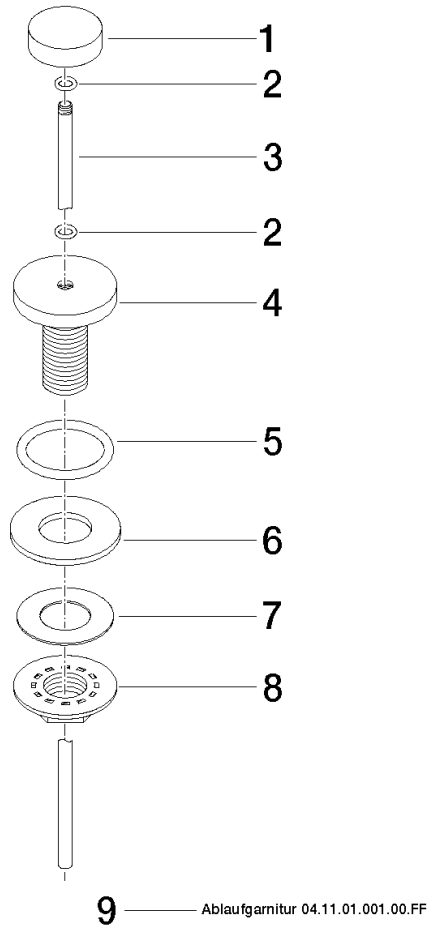

Basin Waste with knob for deck mounting 1 1/4" - Brushed Champagne (22kt Gold)

IMO

10 200 970 Product version from 10/1/2023

Fits: IMO, LULU, MADISON, MEM, TARA,
CL.1, LISSÉ, VAIA, META, CYO

Basin Waste with knob for deck mounting 1 1/4" - Brushed Champagne (22kt Gold)

IMO

10 200 970 Product version from 10/1/2023

Only suitable for basins with an overflow.

Basin Waste with knob for deck mounting 1 1/4" - Brushed Champagne (22kt Gold)

IMO

10 200 970 Product version from 10/1/2023
mm [inches]

10 200 970 Product version from 10/1/2023

Spare parts list

No.	Item Number	Name	Quantity used	Delivery time
1	09 21 33 001-46	handle	1	30
2	09 14 10 007 90	seal	2	2
3	09 31 09 004-46	pull-rod	1	30
4	09 18 40 022-46	sleeve	1	30
5	09 14 10 095 90	seal	1	2
6	09 14 05 012 90	seal	1	2
7	09 14 40 001 90	seal	1	60
8	09 23 10 010 90	nut	1	2
9	90 11 01 001 00-46	pop-up waste	1	30