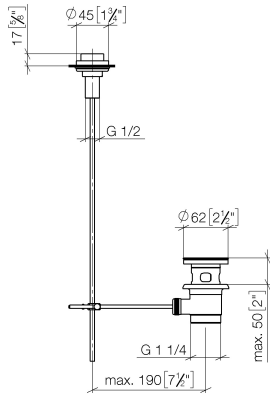

Basin Waste with knob for deck mounting 1 1/4" - Brushed Champagne (22kt Gold)

IMO

10 200 970 Product version from 10/1/2023

Fits: IMO, LULU, MADISON, MEM, TARA,
CL.1, LISSÉ, VAIA, META, CYO

Basin Waste with knob for deck mounting 1 1/4" - Brushed Champagne (22kt Gold)

IMO

10 200 970 Product version from 10/1/2023

Only suitable for basins with an overflow.

Basin Waste with knob for deck mounting 1 1/4" - Brushed Champagne (22kt Gold)

IMO

10 200 970 Product version from 10/1/2023
mm [inches]

10 200 970 Product version from 10/1/2023

Spare parts list

No.	Item Number	Name	Quantity used	Delivery time
1	09 21 33 001-46	handle	1	30
2	09 14 10 007 90	seal	2	2
3	09 31 09 004-46	pull-rod	1	30
4	09 18 40 022-46	sleeve	1	30
5	09 14 10 095 90	seal	1	2
6	09 14 05 012 90	seal	1	2
7	09 14 40 001 90	seal	1	60
8	09 23 10 010 90	nut	1	2
9	90 11 01 001 00-46	pop-up waste	1	30