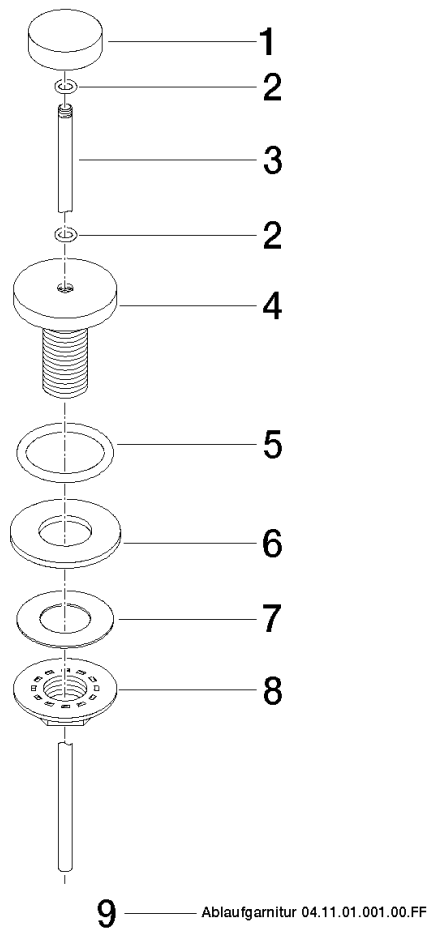

10 200 970 Product version from 10/1/2023

Fits: IMO, LULU, MADISON, MEM, TARA,
CL.1, LISSÉ, VAIA, META, CYO

Basin Waste with knob for deck mounting 1 1/4" - Brushed Chrome

IMO

10 200 970 Product version from 10/1/2023

Only suitable for basins with an overflow.

10 200 970 Product version from 10/1/2023

mm [inches]

10 200 970 Product version from 10/1/2023

Spare parts list

No.	Item Number	Name	Quantity used	Delivery time
1	09 21 33 001-93	handle	1	20
2	09 14 10 007 90	seal	2	2
3	09 31 09 004-93	pull-rod	1	20
4	09 18 40 022-93	sleeve	1	20
5	09 14 10 095 90	seal	1	2
6	09 14 05 012 90	seal	1	2
7	09 14 40 001 90	seal	1	60
8	09 23 10 010 90	nut	1	2
9	90 11 01 001 00-93	pop-up waste	1	20