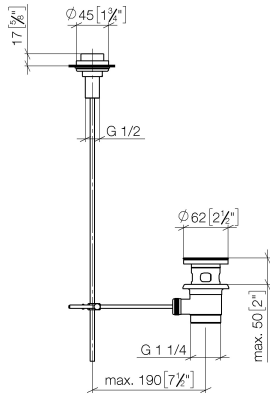

10 200 970 Product version from 10/1/2023

Fits: IMO, LULU, MADISON, MEM, TARA,
CL.1, LISSÉ, VAIA, META, CYO

Basin Waste with knob for deck mounting 1 1/4" - Brushed Chrome

IMO

10 200 970 Product version from 10/1/2023

Only suitable for basins with an overflow.

10 200 970 Product version from 10/1/2023

mm [inches]

10 200 970 Product version from 10/1/2023

Spare parts list

No.	Item Number	Name	Quantity used	Delivery time
1	09 21 33 001-93	handle	1	20
2	09 14 10 007 90	seal	2	2
3	09 31 09 004-93	pull-rod	1	20
4	09 18 40 022-93	sleeve	1	20
5	09 14 10 095 90	seal	1	2
6	09 14 05 012 90	seal	1	2
7	09 14 40 001 90	seal	1	60
8	09 23 10 010 90	nut	1	2
9	90 11 01 001 00-93	pop-up waste	1	20