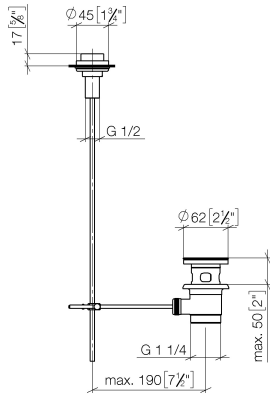

10 200 970 Product version from 10/1/2023

Fits: IMO, LULU, MADISON, MEM, TARA,
CL.1, LISSÉ, VAIA, META, CYO

Basin Waste with knob for deck mounting 1 1/4" - Brushed Dark Platinum

IMO

10 200 970 Product version from 10/1/2023

Only suitable for basins with an overflow.

10 200 970 Product version from 10/1/2023

mm [inches]

10 200 970 Product version from 10/1/2023

Spare parts list

No.	Item Number	Name	Quantity used	Delivery time
1	09 21 33 001-99	handle	1	30
2	09 14 10 007 90	seal	2	2
3	09 31 09 004-99	pull-rod	1	30
4	09 18 40 022-99	sleeve	1	30
5	09 14 10 095 90	seal	1	2
6	09 14 05 012 90	seal	1	2
7	09 14 40 001 90	seal	1	60
8	09 23 10 010 90	nut	1	2
9	90 11 01 001 00-99	pop-up waste	1	30