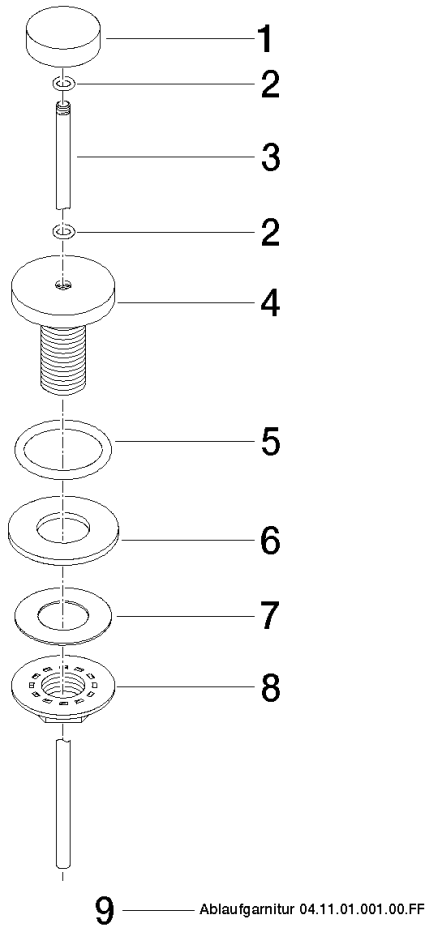

10 200 970 Product version from 10/1/2023

Fits: IMO, LULU, MADISON, MEM, TARA,
CL.1, LISSÉ, VAIA, META, CYO

Basin Waste with knob for deck mounting 1 1/4" - Brushed Dark Platinum

IMO

10 200 970 Product version from 10/1/2023

Only suitable for basins with an overflow.

10 200 970 Product version from 10/1/2023

mm [inches]

10 200 970 Product version from 10/1/2023

Spare parts list

No.	Item Number	Name	Quantity used	Delivery time
1	09 21 33 001-99	handle	1	30
2	09 14 10 007 90	seal	2	2
3	09 31 09 004-99	pull-rod	1	30
4	09 18 40 022-99	sleeve	1	30
5	09 14 10 095 90	seal	1	2
6	09 14 05 012 90	seal	1	2
7	09 14 40 001 90	seal	1	60
8	09 23 10 010 90	nut	1	2
9	90 11 01 001 00-99	pop-up waste	1	30