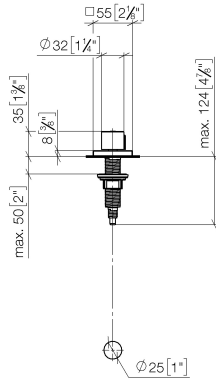

Strainer waste with control handle - Platinum

10 711 970

- control for single basin
- including adapter for Bowden cable

Not compatible with brushed stainless steel kitchen sinks 38 XXX 004-86.

Fits LOT

	Platinum	10 711 970-08
	Chrome	10 711 970-00
	Brushed Platinum	10 711 970-06
	Durabass (23kt Gold)	10 711 970-09
	Dark Chrome	10 711 970-19
	Brushed Durabass (23kt Gold)	10 711 970-28
	Matte Black	10 711 970-33
	Brushed Champagne (22kt Gold)	10 711 970-46
	Champagne (22kt Gold)	10 711 970-47
	Brushed Chrome	10 711 970-93
	Brushed Dark Platinum	10 711 970-99

Strainer waste with control handle - Platinum

10 711 970

mm [inches]

Strainer waste with control handle - Platinum

10 711 970

Parts for other finishes can be found here: [Chrome](#)

Spare parts list

No.	Item Number	Name	Quantity used	Delivery time
1	09 20 97 030-08	handle	1	40
2	90 12 12 002 00 90	fixing cap	1	2
3	09 27 87 007-08	rosette	1	40
4	90 14 10 043 00 90	seal	1	2
5	09 14 10 042 90	seal	1	2
6	09 29 06 087-08	spindle	1	-
Spare part can no longer be ordered, please order the replacement item				
7	04 30 01 029 00 90	adaptor	1	2
8	09 24 03 175 90	adaptor	1	2
9	09 11 10 073-07	connection	1	30
10	09 11 10 074-07	connection	1	30
11	09 11 10 079-07	connection	1	30
12	09 30 11 087 90	disc	1	2
13	09 23 30 024-07	nut	1	30