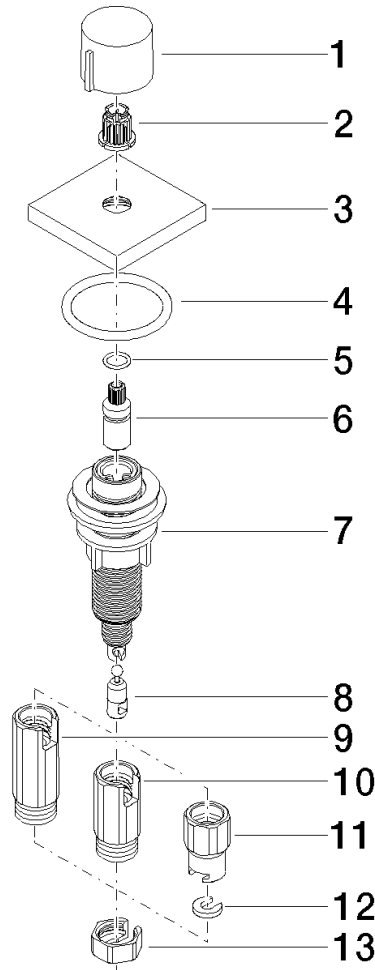

Strainer waste with control handle - Platinum

10 711 970

- control for single basin
- including adapter for Bowden cable

Not compatible with brushed stainless steel kitchen sinks 38 XXX 004-86.

Fits LOT

	Platinum	10 711 970-08
	Chrome	10 711 970-00
	Brushed Platinum	10 711 970-06
	Durabass (23kt Gold)	10 711 970-09
	Dark Chrome	10 711 970-19
	Brushed Durabass (23kt Gold)	10 711 970-28
	Matte Black	10 711 970-33
	Brushed Champagne (22kt Gold)	10 711 970-46
	Champagne (22kt Gold)	10 711 970-47
	Brushed Chrome	10 711 970-93
	Brushed Dark Platinum	10 711 970-99

Strainer waste with control handle - Platinum

10 711 970

mm [inches]

Strainer waste with control handle - Platinum

10 711 970

Parts for other finishes can be found here: [Chrome](#)

Spare parts list

No.	Item Number	Name	Quantity used	Delivery time
1	09 20 97 030-08	handle	1	40
2	90 12 12 002 00 90	fixing cap	1	2
3	09 27 87 007-08	rosette	1	40
4	90 14 10 043 00 90	seal	1	2
5	09 14 10 042 90	seal	1	2
6	09 29 06 087-08	spindle	1	-
Spare part can no longer be ordered, please order the replacement item				
7	04 30 01 029 00 90	adaptor	1	2
8	09 24 03 175 90	adaptor	1	2
9	09 11 10 073-07	connection	1	30
10	09 11 10 074-07	connection	1	30
11	09 11 10 079-07	connection	1	30
12	09 30 11 087 90	disc	1	2
13	09 23 30 024-07	nut	1	30