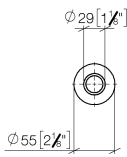

10 713 809

mm [inches]

10 713 809

Parts for other finishes can be found here: [Chrome](#)

Spare parts list

No.	Item Number	Name	Quantity used	Delivery time
1	09 28 10 141 90	sleeve	1	2
2	90 27 80 034 00-06	rosette	1	-
Spare part can no longer be ordered, please order the replacement item				
3	09 14 10 507 90	seal	1	2
4	90 21 33 052 00-06	Pushbutton	1	-
Spare part can no longer be ordered, please order the replacement item				
5	09 14 10 015 90	seal	1	2
6	90 24 01 033 00 90	ring	1	2
7	09 14 10 210 90	seal	1	2
8	04 30 01 186 00 90	sleeve	1	2