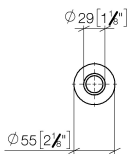

10 713 809

mm [inches]

10 713 809

Parts for other finishes can be found here: [Chrome](#)

### Spare parts list

No.	Item Number	Name	Quantity used	Delivery time
1	09 28 10 141 90	sleeve	1	2
2	90 27 80 034 00-08	rosette	1	-
Spare part can no longer be ordered, please order the replacement item				
3	09 14 10 507 90	seal	1	2
4	90 21 33 052 00-08	Pushbutton	1	-
Spare part can no longer be ordered, please order the replacement item				
5	09 14 10 015 90	seal	1	2
6	90 24 01 033 00 90	ring	1	2
7	09 14 10 210 90	seal	1	2
8	04 30 01 186 00 90	sleeve	1	2