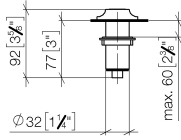

10 713 809

mm [inches]

10 713 809

Parts for other finishes can be found here: [Chrome](#)

### Spare parts list

No.	Item Number	Name	Quantity used	Delivery time
1	09 28 10 141 90	sleeve	1	2
2	90 27 80 034 00-08	rosette	1	-
Spare part can no longer be ordered, please order the replacement item				
3	09 14 10 507 90	seal	1	2
4	90 21 33 052 00-08	Pushbutton	1	-
Spare part can no longer be ordered, please order the replacement item				
5	09 14 10 015 90	seal	1	2
6	90 24 01 033 00 90	ring	1	2
7	09 14 10 210 90	seal	1	2
8	04 30 01 186 00 90	sleeve	1	2