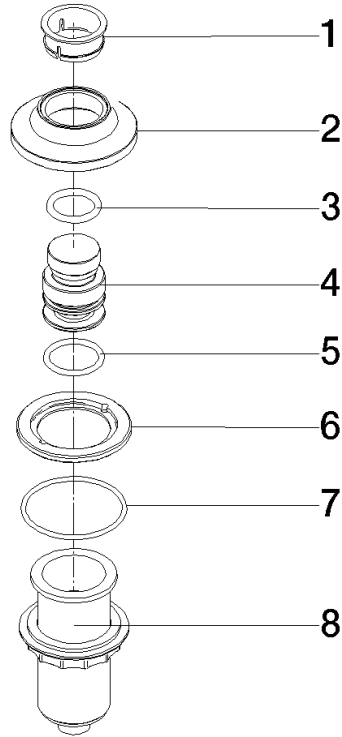

For more information go to [www.insinkerator.com](http://www.insinkerator.com)

	Platinum	10 713 809-08
	Chrome	10 713 809-00
	Brushed Platinum	10 713 809-06
	Durabrace (23kt Gold)	10 713 809-09
	Dark Chrome	10 713 809-19
	Brushed Durabrace (23kt Gold)	10 713 809-28
	Matte Black	10 713 809-33
	Brushed Champagne (22kt Gold)	10 713 809-46
	Champagne (22kt Gold)	10 713 809-47
	Brushed Chrome	10 713 809-93
	Brushed Dark Platinum	10 713 809-99

10 713 809

mm [inches]

10 713 809

Parts for other finishes can be found here: [Chrome](#)

### Spare parts list

No.	Item Number	Name	Quantity used	Delivery time
1	09 28 10 141 90	sleeve	1	2
2	90 27 80 034 00-08	rosette	1	-
Spare part can no longer be ordered, please order the replacement item				
3	09 14 10 507 90	seal	1	2
4	90 21 33 052 00-08	Pushbutton	1	-
Spare part can no longer be ordered, please order the replacement item				
5	09 14 10 015 90	seal	1	2
6	90 24 01 033 00 90	ring	1	2
7	09 14 10 210 90	seal	1	2
8	04 30 01 186 00 90	sleeve	1	2