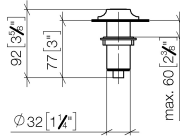

10 713 809

mm [inches]

10 713 809

Parts for other finishes can be found here: [Chrome](#)

Spare parts list

No.	Item Number	Name	Quantity used	Delivery time
1	09 28 10 141 90	sleeve	1	2
2	90 27 80 034 00-09	rosette	1	-
Spare part can no longer be ordered, please order the replacement item				
3	09 14 10 507 90	seal	1	2
4	90 21 33 052 00-09	Pushbutton	1	-
Spare part can no longer be ordered, please order the replacement item				
5	09 14 10 015 90	seal	1	2
6	90 24 01 033 00 90	ring	1	2
7	09 14 10 210 90	seal	1	2
8	04 30 01 186 00 90	sleeve	1	2