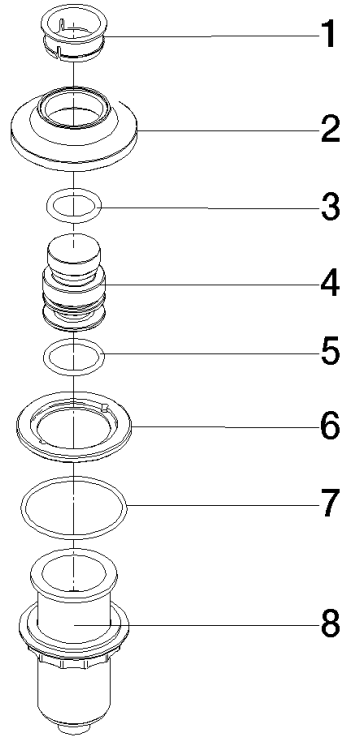

For more information go to www.insinkerator.com

	Durabronz (23kt Gold)	10 713 809-09
	Chrome	10 713 809-00
	Brushed Platinum	10 713 809-06
	Platinum	10 713 809-08
	Dark Chrome	10 713 809-19
	Brushed Durabronz (23kt Gold)	10 713 809-28
	Matte Black	10 713 809-33
	Brushed Champagne (22kt Gold)	10 713 809-46
	Champagne (22kt Gold)	10 713 809-47
	Brushed Chrome	10 713 809-93
	Brushed Dark Platinum	10 713 809-99

10 713 809

mm [inches]

10 713 809

Parts for other finishes can be found here: [Chrome](#)

Spare parts list

No.	Item Number	Name	Quantity used	Delivery time
1	09 28 10 141 90	sleeve	1	2
2	90 27 80 034 00-09	rosette	1	-
Spare part can no longer be ordered, please order the replacement item				
3	09 14 10 507 90	seal	1	2
4	90 21 33 052 00-09	Pushbutton	1	-
Spare part can no longer be ordered, please order the replacement item				
5	09 14 10 015 90	seal	1	2
6	90 24 01 033 00 90	ring	1	2
7	09 14 10 210 90	seal	1	2
8	04 30 01 186 00 90	sleeve	1	2