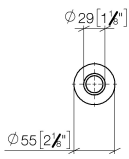

10 713 809

mm [inches]

10 713 809

Parts for other finishes can be found here: [Chrome](#)

Spare parts list

| No. | Item Number | Name | Quantity used | Delivery time |
|--|--------------------|------------|---------------|---------------|
| 1 | 09 28 10 141 90 | sleeve | 1 | 2 |
| 2 | 90 27 80 034 00-19 | rosette | 1 | - |
| Spare part can no longer be ordered, please order the replacement item | | | | |
| 3 | 09 14 10 507 90 | seal | 1 | 2 |
| 4 | 90 21 33 052 00-19 | Pushbutton | 1 | - |
| Spare part can no longer be ordered, please order the replacement item | | | | |
| 5 | 09 14 10 015 90 | seal | 1 | 2 |
| 6 | 90 24 01 033 00 90 | ring | 1 | 2 |
| 7 | 09 14 10 210 90 | seal | 1 | 2 |
| 8 | 04 30 01 186 00 90 | sleeve | 1 | 2 |