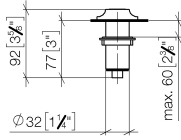

10 713 809

mm [inches]

10 713 809

Parts for other finishes can be found here: [Chrome](#)

Spare parts list

| No. | Item Number | Name | Quantity used | Delivery time |
|--|--------------------|------------|---------------|---------------|
| 1 | 09 28 10 141 90 | sleeve | 1 | 2 |
| 2 | 90 27 80 034 00-19 | rosette | 1 | - |
| Spare part can no longer be ordered, please order the replacement item | | | | |
| 3 | 09 14 10 507 90 | seal | 1 | 2 |
| 4 | 90 21 33 052 00-19 | Pushbutton | 1 | - |
| Spare part can no longer be ordered, please order the replacement item | | | | |
| 5 | 09 14 10 015 90 | seal | 1 | 2 |
| 6 | 90 24 01 033 00 90 | ring | 1 | 2 |
| 7 | 09 14 10 210 90 | seal | 1 | 2 |
| 8 | 04 30 01 186 00 90 | sleeve | 1 | 2 |