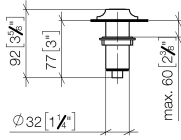

10 713 809

mm [inches]

10 713 809

Parts for other finishes can be found here: [Chrome](#)

Spare parts list

No.	Item Number	Name	Quantity used	Delivery time
1	09 28 10 141 90	sleeve	1	2
2	90 27 80 034 00-46	rosette	1	-
Spare part can no longer be ordered, please order the replacement item				
3	09 14 10 507 90	seal	1	2
4	90 21 33 052 00-46	Pushbutton	1	-
Spare part can no longer be ordered, please order the replacement item				
5	09 14 10 015 90	seal	1	2
6	90 24 01 033 00 90	ring	1	2
7	09 14 10 210 90	seal	1	2
8	04 30 01 186 00 90	sleeve	1	2