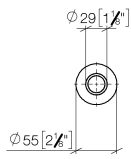

10 713 809

mm [inches]

10 713 809

Parts for other finishes can be found here: [Chrome](#)

Spare parts list

No.	Item Number	Name	Quantity used	Delivery time
1	09 28 10 141 90	sleeve	1	2
2	90 27 80 034 00-46	rosette	1	-
Spare part can no longer be ordered, please order the replacement item				
3	09 14 10 507 90	seal	1	2
4	90 21 33 052 00-46	Pushbutton	1	-
Spare part can no longer be ordered, please order the replacement item				
5	09 14 10 015 90	seal	1	2
6	90 24 01 033 00 90	ring	1	2
7	09 14 10 210 90	seal	1	2
8	04 30 01 186 00 90	sleeve	1	2