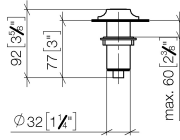

10 713 809

mm [inches]

10 713 809

Parts for other finishes can be found here: [Chrome](#)

### Spare parts list

No.	Item Number	Name	Quantity used	Delivery time
1	09 28 10 141 90	sleeve	1	2
2	90 27 80 034 00-47	rosette	1	-
Spare part can no longer be ordered, please order the replacement item				
3	09 14 10 507 90	seal	1	2
4	90 21 33 052 00-47	Pushbutton	1	-
Spare part can no longer be ordered, please order the replacement item				
5	09 14 10 015 90	seal	1	2
6	90 24 01 033 00 90	ring	1	2
7	09 14 10 210 90	seal	1	2
8	04 30 01 186 00 90	sleeve	1	2