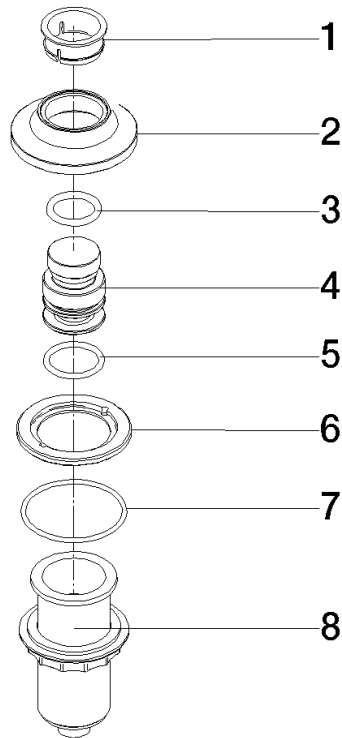

For more information go to www.insinkerator.com

	Brushed Dark Platinum	10 713 809-99
	Chrome	10 713 809-00
	Brushed Platinum	10 713 809-06
	Platinum	10 713 809-08
	Durabross (23kt Gold)	10 713 809-09
	Dark Chrome	10 713 809-19
	Brushed Durabross (23kt Gold)	10 713 809-28
	Matte Black	10 713 809-33
	Brushed Champagne (22kt Gold)	10 713 809-46
	Champagne (22kt Gold)	10 713 809-47
	Brushed Chrome	10 713 809-93

10 713 809

mm [inches]

10 713 809

Parts for other finishes can be found here: [Chrome](#)

Spare parts list

No.	Item Number	Name	Quantity used	Delivery time
1	09 28 10 141 90	sleeve	1	2
2	90 27 80 034 00-99	rosette	1	-
Spare part can no longer be ordered, please order the replacement item				
3	09 14 10 507 90	seal	1	2
4	90 21 33 052 00-99	Pushbutton	1	-
Spare part can no longer be ordered, please order the replacement item				
5	09 14 10 015 90	seal	1	2
6	90 24 01 033 00 90	ring	1	2
7	09 14 10 210 90	seal	1	2
8	04 30 01 186 00 90	sleeve	1	2