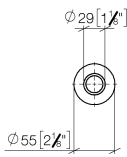

10 713 809

mm [inches]

10 713 809

Parts for other finishes can be found here: [Chrome](#)

Spare parts list

No.	Item Number	Name	Quantity used	Delivery time
1	09 28 10 141 90	sleeve	1	2
2	90 27 80 034 00-99	rosette	1	-
Spare part can no longer be ordered, please order the replacement item				
3	09 14 10 507 90	seal	1	2
4	90 21 33 052 00-99	Pushbutton	1	-
Spare part can no longer be ordered, please order the replacement item				
5	09 14 10 015 90	seal	1	2
6	90 24 01 033 00 90	ring	1	2
7	09 14 10 210 90	seal	1	2
8	04 30 01 186 00 90	sleeve	1	2