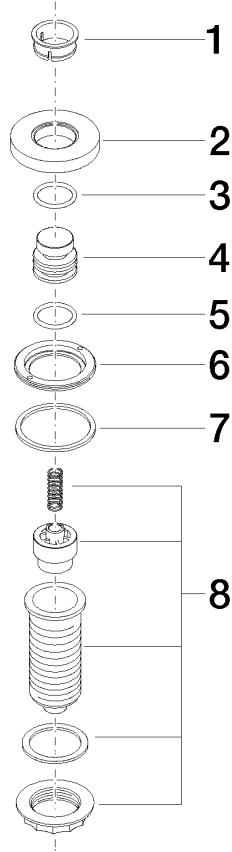

AIR SWITCH Control button - Brushed Platinum

10 713 970 Product version from 10/1/2024

- for controlling a waste disposal unit

Compatible with waste disposal units with integrated air switch made by Insinkerator®, e.g. Evolution.

The products are not available in all markets, please contact your Dornbracht sales force.

For more information go to www.insinkerator.com

Fits ELIO, ENO, MEM, META SQUARE, SYNC, TARA and TARA ULTRA

	Brushed Platinum	10 713 970-06
	Chrome	10 713 970-00
	Platinum	10 713 970-08
	Durabross (23kt Gold)	10 713 970-09
	Dark Chrome	10 713 970-19
	Brushed Durabross (23kt Gold)	10 713 970-28
	Matte Black	10 713 970-33
	Brushed Champagne (22kt Gold)	10 713 970-46
	Champagne (22kt Gold)	10 713 970-47
	Brushed Chrome	10 713 970-93
	Brushed Dark Platinum	10 713 970-99

AIR SWITCH Control button - Brushed Platinum

10 713 970 Product version from 10/1/2024

mm [inches]

AIR SWITCH Control button - Brushed Platinum

10 713 970 Product version from 10/1/2024

Parts for other finishes can be found here: [Chrome](#)

Spare parts list

No.	Item Number	Name	Quantity used	Delivery time
1	09 28 10 141 90	sleeve	1	2
2	09 27 87 012-06	rosette	1	60
3	09 14 10 507 90	seal	1	2
4	09 21 33 045-06	insert	1	10
5	09 14 10 015 90	seal	1	2
6	09 24 01 030 90	ring	1	2
7	09 14 05 037 90	seal	1	2
8	04 30 01 186 00 90	sleeve	1	2