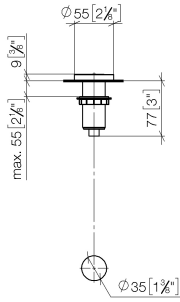

AIR SWITCH Control button - Brushed Platinum

10 713 970 Product version from 10/1/2024

mm [inches]

AIR SWITCH Control button - Brushed Platinum

10 713 970 Product version from 10/1/2024

Parts for other finishes can be found here: [Chrome](#)

Spare parts list

No.	Item Number	Name	Quantity used	Delivery time
1	09 28 10 141 90	sleeve	1	2
2	09 27 87 012-06	rosette	1	60
3	09 14 10 507 90	seal	1	2
4	09 21 33 045-06	insert	1	10
5	09 14 10 015 90	seal	1	2
6	09 24 01 030 90	ring	1	2
7	09 14 05 037 90	seal	1	2
8	04 30 01 186 00 90	sleeve	1	2