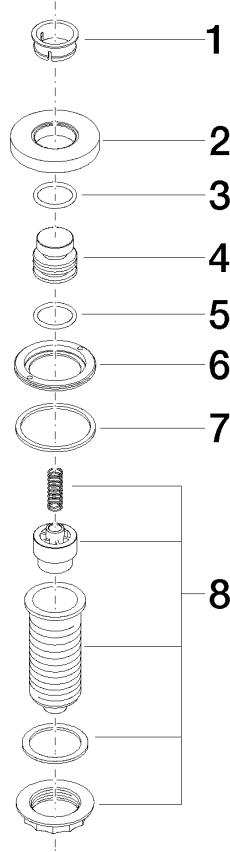

10 713 970

Fits: ELIO, MEM, TARA, ENO, SYNC, TARA  
ULTRA, META SQUARE

- for controlling a waste disposal unit

Compatible with waste disposal units with integrated air switch made by Insinkerator®, e.g. Evolution.

	Platinum	10 713 970-08
	Chrome	10 713 970-00
	Brushed Platinum	10 713 970-06
	Durabrace (23kt Gold)	10 713 970-09
	Dark Chrome	10 713 970-19
	Brushed Durabrace (23kt Gold)	10 713 970-28
	Matte Black	10 713 970-33
	Brushed Champagne (22kt Gold)	10 713 970-46
	Champagne (22kt Gold)	10 713 970-47
	Brushed Chrome	10 713 970-93
	Brushed Dark Platinum	10 713 970-99

10 713 970

mm [inches]

10 713 970

Parts for other finishes can be found here: [Chrome](#)

**Spare parts list**

No.	Item Number	Name	Quantity used	Delivery time
1	09 28 10 141 90	sleeve	1	2
2	09 27 87 012-08	rosette	1	60
3	09 14 10 507 90	seal	1	2
4	09 21 33 045-08	insert	1	60
5	09 14 10 015 90	seal	1	2
6	09 24 01 030 90	ring	1	2
7	09 14 05 037 90	seal	1	2
8	04 30 01 186 00 90	sleeve	1	2