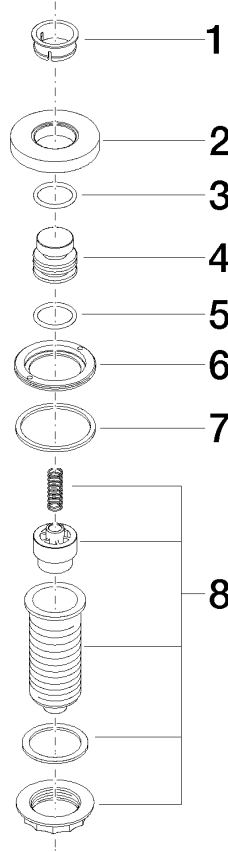

10 713 970

Fits: ELIO, MEM, TARA, ENO, SYNC, TARA
ULTRA, META SQUARE

- for controlling a waste disposal unit

Compatible with waste disposal units with integrated air switch made by Insinkerator®, e.g. Evolution.

The products are not available in all markets, please contact your Dornbracht sales force.

For more information go to www.insinkerator.com

Fits ELIO, ENO, MEM, META SQUARE, SYNC, TARA and TARA ULTRA

	Durabronz (23kt Gold)	10 713 970-09
	Chrome	10 713 970-00
	Brushed Platinum	10 713 970-06
	Platinum	10 713 970-08
	Dark Chrome	10 713 970-19
	Brushed Durabronz (23kt Gold)	10 713 970-28
	Matte Black	10 713 970-33
	Brushed Champagne (22kt Gold)	10 713 970-46
	Champagne (22kt Gold)	10 713 970-47
	Brushed Chrome	10 713 970-93
	Brushed Dark Platinum	10 713 970-99

10 713 970

mm [inches]

10 713 970

Parts for other finishes can be found here: [Chrome](#)

Spare parts list

No.	Item Number	Name	Quantity used	Delivery time
1	09 28 10 141 90	sleeve	1	2
2	09 27 87 012-09	rosette	1	40
3	09 14 10 507 90	seal	1	2
4	09 21 33 045-09	insert	1	40
5	09 14 10 015 90	seal	1	2
6	09 24 01 030 90	ring	1	2
7	09 14 05 037 90	seal	1	2
8	04 30 01 186 00 90	sleeve	1	2