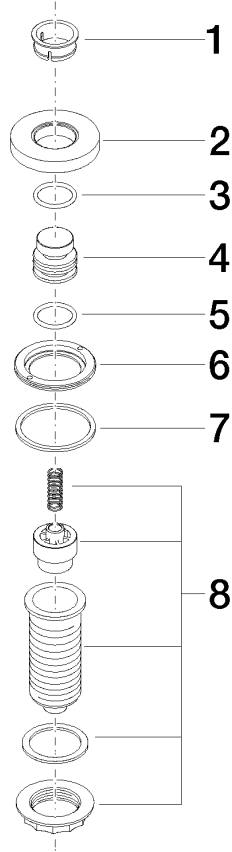

10 713 970

Fits: ELIO, MEM, TARA, ENO, SYNC, TARA  
ULTRA, META SQUARE

- for controlling a waste disposal unit

Compatible with waste disposal units with integrated air switch made by Insinkerator®, e.g. Evolution.

	Matte Black	10 713 970-33
	Chrome	10 713 970-00
	Brushed Platinum	10 713 970-06
	Platinum	10 713 970-08
	Durabross (23kt Gold)	10 713 970-09
	Dark Chrome	10 713 970-19
	Brushed Durabross (23kt Gold)	10 713 970-28
	Brushed Champagne (22kt Gold)	10 713 970-46
	Champagne (22kt Gold)	10 713 970-47
	Brushed Chrome	10 713 970-93
	Brushed Dark Platinum	10 713 970-99

10 713 970

mm [inches]

10 713 970

Parts for other finishes can be found here: [Chrome](#)

**Spare parts list**

No.	Item Number	Name	Quantity used	Delivery time
1	09 28 10 141 90	sleeve	1	2
2	09 27 87 012-33	rosette	1	2
3	09 14 10 507 90	seal	1	2
4	09 21 33 045-33	insert	1	2
5	09 14 10 015 90	seal	1	2
6	09 24 01 030 90	ring	1	2
7	09 14 05 037 90	seal	1	2
8	04 30 01 186 00 90	sleeve	1	2