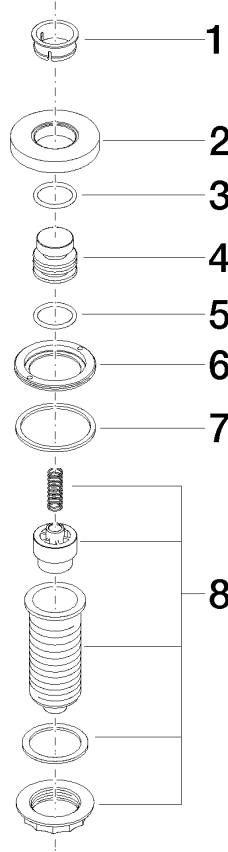

10 713 970

Fits: ELIO, MEM, TARA, ENO, SYNC, TARA
ULTRA, META SQUARE

- for controlling a waste disposal unit

Compatible with waste disposal units with integrated air switch made by Insinkerator®, e.g. Evolution.

The products are not available in all markets, please contact your Dornbracht sales force.

For more information go to www.insinkerator.com

Fits ELIO, ENO, MEM, META SQUARE, SYNC, TARA and TARA ULTRA

	Brushed Champagne (22kt Gold)	10 713 970-46
	Chrome	10 713 970-00
	Brushed Platinum	10 713 970-06
	Platinum	10 713 970-08
	Durabrand (23kt Gold)	10 713 970-09
	Dark Chrome	10 713 970-19
	Brushed Durabrand (23kt Gold)	10 713 970-28
	Matte Black	10 713 970-33
	Champagne (22kt Gold)	10 713 970-47
	Brushed Chrome	10 713 970-93
	Brushed Dark Platinum	10 713 970-99

10 713 970

mm [inches]

10 713 970

Parts for other finishes can be found here: [Chrome](#)

Spare parts list

No.	Item Number	Name	Quantity used	Delivery time
1	09 28 10 141 90	sleeve	1	2
2	09 27 87 012-46	rosette	1	30
3	09 14 10 507 90	seal	1	2
4	09 21 33 045-46	insert	1	30
5	09 14 10 015 90	seal	1	2
6	09 24 01 030 90	ring	1	2
7	09 14 05 037 90	seal	1	2
8	04 30 01 186 00 90	sleeve	1	2