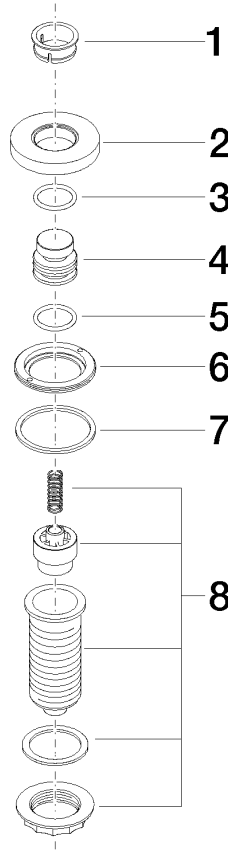

10 713 970

Fits: ELIO, MEM, TARA, ENO, SYNC, TARA
ULTRA, META SQUARE

- for controlling a waste disposal unit

Compatible with waste disposal units with integrated air switch made by Insinkerator®, e.g. Evolution.

The products are not available in all markets, please contact your Dornbracht sales force.

For more information go to www.insinkerator.com

Fits ELIO, ENO, MEM, META SQUARE, SYNC, TARA and TARA ULTRA

	Champagne (22kt Gold)	10 713 970-47
	Chrome	10 713 970-00
	Brushed Platinum	10 713 970-06
	Platinum	10 713 970-08
	Durabrass (23kt Gold)	10 713 970-09
	Dark Chrome	10 713 970-19
	Brushed Durabrass (23kt Gold)	10 713 970-28
	Matte Black	10 713 970-33
	Brushed Champagne (22kt Gold)	10 713 970-46
	Brushed Chrome	10 713 970-93
	Brushed Dark Platinum	10 713 970-99

10 713 970

mm [inches]

10 713 970

Parts for other finishes can be found here: [Chrome](#)

Spare parts list

No.	Item Number	Name	Quantity used	Delivery time
1	09 28 10 141 90	sleeve	1	2
2	09 27 87 012-47	rosette	1	30
3	09 14 10 507 90	seal	1	2
4	09 21 33 045-47	insert	1	30
5	09 14 10 015 90	seal	1	2
6	09 24 01 030 90	ring	1	2
7	09 14 05 037 90	seal	1	2
8	04 30 01 186 00 90	sleeve	1	2