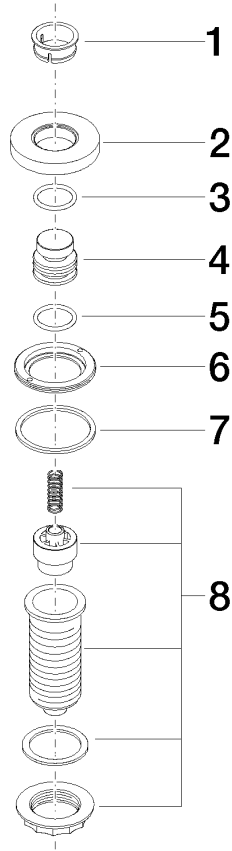

10 713 970

Fits: ELIO, MEM, TARA, ENO, SYNC, TARA ULTRA, META SQUARE

- for controlling a waste disposal unit

Compatible with waste disposal units with integrated air switch made by Insinkerator®, e.g. Evolution.

	Brushed Dark Platinum	10 713 970-99
	Chrome	10 713 970-00
	Brushed Platinum	10 713 970-06
	Platinum	10 713 970-08
	Durabrass (23kt Gold)	10 713 970-09
	Dark Chrome	10 713 970-19
	Brushed Durabrass (23kt Gold)	10 713 970-28
	Matte Black	10 713 970-33
	Brushed Champagne (22kt Gold)	10 713 970-46
	Champagne (22kt Gold)	10 713 970-47
	Brushed Chrome	10 713 970-93

10 713 970

mm [inches]

10 713 970

Parts for other finishes can be found here: [Chrome](#)

### Spare parts list

No.	Item Number	Name	Quantity used	Delivery time
1	09 28 10 141 90	sleeve	1	2
2	09 27 87 012-99	rosette	1	30
3	09 14 10 507 90	seal	1	2
4	09 21 33 045-99	insert	1	30
5	09 14 10 015 90	seal	1	2
6	09 24 01 030 90	ring	1	2
7	09 14 05 037 90	seal	1	2
8	04 30 01 186 00 90	sleeve	1	2