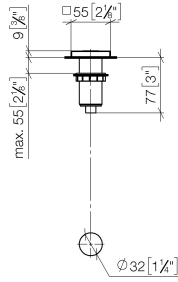

For more information go to www.insinkerator.com

Fits LOT

	Brushed Platinum	10 714 970-06
	Chrome	10 714 970-00
	Platinum	10 714 970-08
	Durabross (23kt Gold)	10 714 970-09
	Dark Chrome	10 714 970-19
	Brushed Durabross (23kt Gold)	10 714 970-28
	Brushed Champagne (22kt Gold)	10 714 970-46
	Champagne (22kt Gold)	10 714 970-47
	Brushed Chrome	10 714 970-93
	Brushed Dark Platinum	10 714 970-99

10 714 970

mm [inches]

10 714 970

Parts for other finishes can be found here: [Chrome](#)

Spare parts list

No.	Item Number	Name	Quantity used	Delivery time
1	09 28 10 141 90	sleeve	1	2
2	09 27 87 013-06	rosette	1	60
3	09 14 10 507 90	seal	1	2
4	09 21 33 045-06	insert	1	10
5	09 14 10 015 90	seal	1	2
6	09 24 01 030 90	ring	1	2
7	09 14 05 037 90	seal	1	2
8	04 30 01 186 00 90	sleeve	1	2