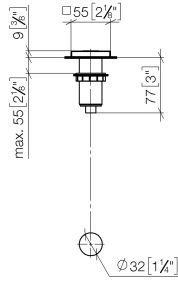

For more information go to [www.insinkerator.com](http://www.insinkerator.com)

Fits LOT

	Platinum	10 714 970-08
	Chrome	10 714 970-00
	Brushed Platinum	10 714 970-06
	Durabross (23kt Gold)	10 714 970-09
	Dark Chrome	10 714 970-19
	Brushed Durabross (23kt Gold)	10 714 970-28
	Brushed Champagne (22kt Gold)	10 714 970-46
	Champagne (22kt Gold)	10 714 970-47
	Brushed Chrome	10 714 970-93
	Brushed Dark Platinum	10 714 970-99

10 714 970

mm [inches]

10 714 970

Parts for other finishes can be found here: [Chrome](#)

**Spare parts list**

No.	Item Number	Name	Quantity used	Delivery time
1	09 28 10 141 90	sleeve	1	2
2	09 27 87 013-08	rosette	1	40
3	09 14 10 507 90	seal	1	2
4	09 21 33 045-08	insert	1	60
5	09 14 10 015 90	seal	1	2
6	09 24 01 030 90	ring	1	2
7	09 14 05 037 90	seal	1	2
8	04 30 01 186 00 90	sleeve	1	2