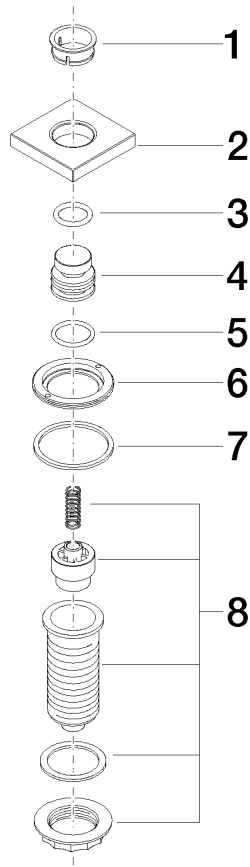

10 714 970

- for controlling a waste disposal unit

Compatible with waste disposal units with integrated air switch made by Insinkerator®, e.g. Evolution.

The products are not available in all markets, please contact your Dornbracht sales force.

For more information go to [www.insinkerator.com](http://www.insinkerator.com)

Fits LOT

	Platinum	10 714 970-08
	Chrome	10 714 970-00
	Brushed Platinum	10 714 970-06
	Durabross (23kt Gold)	10 714 970-09
	Dark Chrome	10 714 970-19
	Brushed Durabross (23kt Gold)	10 714 970-28
	Brushed Champagne (22kt Gold)	10 714 970-46
	Champagne (22kt Gold)	10 714 970-47
	Brushed Chrome	10 714 970-93
	Brushed Dark Platinum	10 714 970-99

10 714 970

mm [inches]

10 714 970

Parts for other finishes can be found here: [Chrome](#)

**Spare parts list**

No.	Item Number	Name	Quantity used	Delivery time
1	09 28 10 141 90	sleeve	1	2
2	09 27 87 013-08	rosette	1	40
3	09 14 10 507 90	seal	1	2
4	09 21 33 045-08	insert	1	60
5	09 14 10 015 90	seal	1	2
6	09 24 01 030 90	ring	1	2
7	09 14 05 037 90	seal	1	2
8	04 30 01 186 00 90	sleeve	1	2