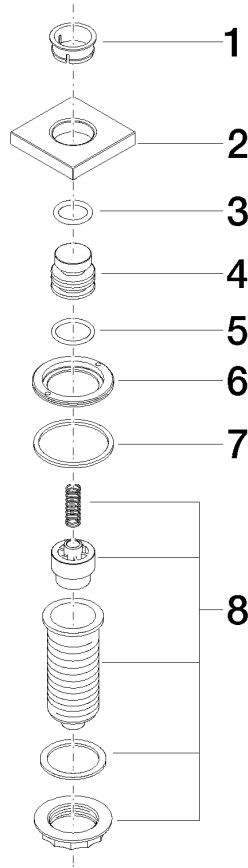

10 714 970

- for controlling a waste disposal unit

Compatible with waste disposal units with integrated air switch made by Insinkerator®, e.g. Evolution.

The products are not available in all markets, please contact your Dornbracht sales force.

For more information go to [www.insinkerator.com](http://www.insinkerator.com)

Fits LOT

	Durabronz (23kt Gold)	10 714 970-09
	Chrome	10 714 970-00
	Brushed Platinum	10 714 970-06
	Platinum	10 714 970-08
	Dark Chrome	10 714 970-19
	Brushed Durabronz (23kt Gold)	10 714 970-28
	Brushed Champagne (22kt Gold)	10 714 970-46
	Champagne (22kt Gold)	10 714 970-47
	Brushed Chrome	10 714 970-93
	Brushed Dark Platinum	10 714 970-99

10 714 970

mm [inches]

10 714 970

Parts for other finishes can be found here: [Chrome](#)

**Spare parts list**

No.	Item Number	Name	Quantity used	Delivery time
1	09 28 10 141 90	sleeve	1	2
2	09 27 87 013-09	rosette	1	40
3	09 14 10 507 90	seal	1	2
4	09 21 33 045-09	insert	1	40
5	09 14 10 015 90	seal	1	2
6	09 24 01 030 90	ring	1	2
7	09 14 05 037 90	seal	1	2
8	04 30 01 186 00 90	sleeve	1	2