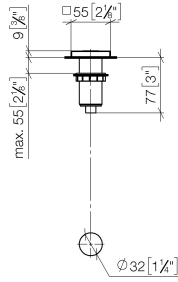

For more information go to [www.insinkerator.com](http://www.insinkerator.com)

Fits LOT

	Durabronz (23kt Gold)	10 714 970-09
	Chrome	10 714 970-00
	Brushed Platinum	10 714 970-06
	Platinum	10 714 970-08
	Dark Chrome	10 714 970-19
	Brushed Durabronz (23kt Gold)	10 714 970-28
	Brushed Champagne (22kt Gold)	10 714 970-46
	Champagne (22kt Gold)	10 714 970-47
	Brushed Chrome	10 714 970-93
	Brushed Dark Platinum	10 714 970-99

10 714 970

mm [inches]

10 714 970

Parts for other finishes can be found here: [Chrome](#)

**Spare parts list**

No.	Item Number	Name	Quantity used	Delivery time
1	09 28 10 141 90	sleeve	1	2
2	09 27 87 013-09	rosette	1	40
3	09 14 10 507 90	seal	1	2
4	09 21 33 045-09	insert	1	40
5	09 14 10 015 90	seal	1	2
6	09 24 01 030 90	ring	1	2
7	09 14 05 037 90	seal	1	2
8	04 30 01 186 00 90	sleeve	1	2