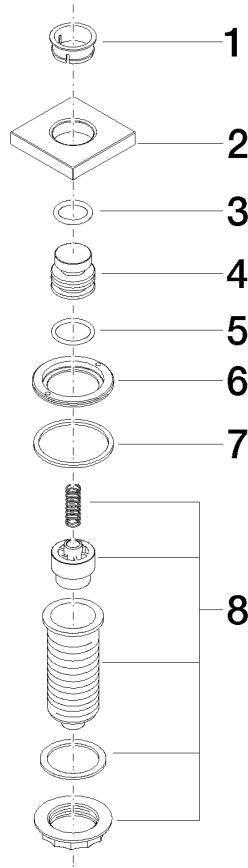

10 714 970

- for controlling a waste disposal unit

Compatible with waste disposal units with integrated air switch made by Insinkerator®, e.g. Evolution.

The products are not available in all markets, please contact your Dornbracht sales force.

For more information go to [www.insinkerator.com](http://www.insinkerator.com)

Fits LOT

	Brushed Durabronz (23kt Gold)	10 714 970-28
	Chrome	10 714 970-00
	Brushed Platinum	10 714 970-06
	Platinum	10 714 970-08
	Durabronz (23kt Gold)	10 714 970-09
	Dark Chrome	10 714 970-19
	Brushed Champagne (22kt Gold)	10 714 970-46
	Champagne (22kt Gold)	10 714 970-47
	Brushed Chrome	10 714 970-93
	Brushed Dark Platinum	10 714 970-99

10 714 970

mm [inches]

10 714 970

Parts for other finishes can be found here: [Chrome](#)

**Spare parts list**

No.	Item Number	Name	Quantity used	Delivery time
1	09 28 10 141 90	sleeve	1	2
2	09 27 87 013-28	rosette	1	20
3	09 14 10 507 90	seal	1	2
4	09 21 33 045-28	insert	1	20
5	09 14 10 015 90	seal	1	2
6	09 24 01 030 90	ring	1	2
7	09 14 05 037 90	seal	1	2
8	04 30 01 186 00 90	sleeve	1	2