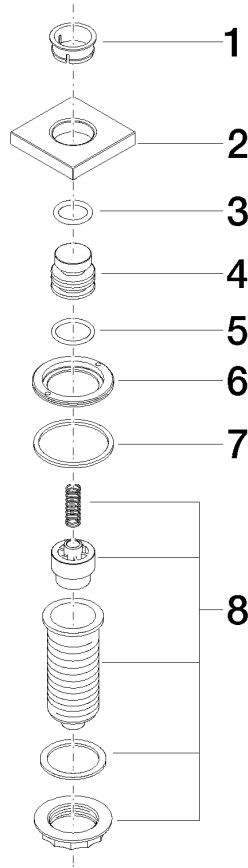

10 714 970

- for controlling a waste disposal unit

Compatible with waste disposal units with integrated air switch made by Insinkerator®, e.g. Evolution.

The products are not available in all markets, please contact your Dornbracht sales force.

For more information go to www.insinkerator.com

Fits LOT

	Champagne (22kt Gold)	10 714 970-47
	Chrome	10 714 970-00
	Brushed Platinum	10 714 970-06
	Platinum	10 714 970-08
	Durabronze (23kt Gold)	10 714 970-09
	Dark Chrome	10 714 970-19
	Brushed Durabronze (23kt Gold)	10 714 970-28
	Brushed Champagne (22kt Gold)	10 714 970-46
	Brushed Chrome	10 714 970-93
	Brushed Dark Platinum	10 714 970-99

10 714 970

mm [inches]

10 714 970

Parts for other finishes can be found here: [Chrome](#)

Spare parts list

No.	Item Number	Name	Quantity used	Delivery time
1	09 28 10 141 90	sleeve	1	2
2	09 27 87 013-47	rosette	1	30
3	09 14 10 507 90	seal	1	2
4	09 21 33 045-47	insert	1	30
5	09 14 10 015 90	seal	1	2
6	09 24 01 030 90	ring	1	2
7	09 14 05 037 90	seal	1	2
8	04 30 01 186 00 90	sleeve	1	2