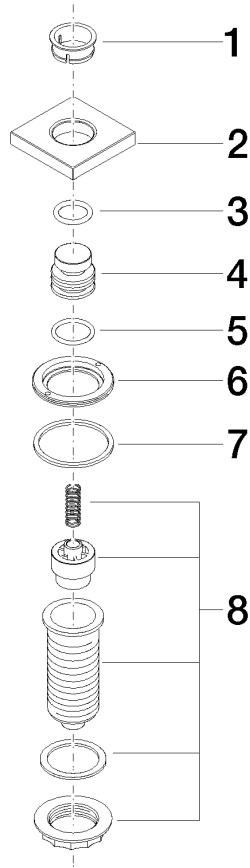

For more information go to [www.insinkerator.com](http://www.insinkerator.com)

Fits LOT

	Brushed Chrome	10 714 970-93
	Chrome	10 714 970-00
	Brushed Platinum	10 714 970-06
	Platinum	10 714 970-08
	Durabross (23kt Gold)	10 714 970-09
	Dark Chrome	10 714 970-19
	Brushed Durabross (23kt Gold)	10 714 970-28
	Brushed Champagne (22kt Gold)	10 714 970-46
	Champagne (22kt Gold)	10 714 970-47
	Brushed Dark Platinum	10 714 970-99

10 714 970

mm [inches]

10 714 970

Parts for other finishes can be found here: [Chrome](#)

**Spare parts list**

No.	Item Number	Name	Quantity used	Delivery time
1	09 28 10 141 90	sleeve	1	2
2	09 27 87 013-93	rosette	1	60
3	09 14 10 507 90	seal	1	2
4	09 21 33 045-93	insert	1	60
5	09 14 10 015 90	seal	1	2
6	09 24 01 030 90	ring	1	2
7	09 14 05 037 90	seal	1	2
8	04 30 01 186 00 90	sleeve	1	2