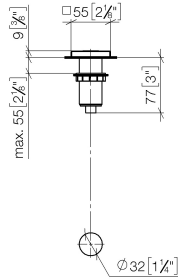

For more information go to [www.insinkerator.com](http://www.insinkerator.com)

Fits LOT

	Brushed Chrome	10 714 970-93
	Chrome	10 714 970-00
	Brushed Platinum	10 714 970-06
	Platinum	10 714 970-08
	Durabross (23kt Gold)	10 714 970-09
	Dark Chrome	10 714 970-19
	Brushed Durabross (23kt Gold)	10 714 970-28
	Brushed Champagne (22kt Gold)	10 714 970-46
	Champagne (22kt Gold)	10 714 970-47
	Brushed Dark Platinum	10 714 970-99

10 714 970

mm [inches]

10 714 970

Parts for other finishes can be found here: [Chrome](#)

**Spare parts list**

No.	Item Number	Name	Quantity used	Delivery time
1	09 28 10 141 90	sleeve	1	2
2	09 27 87 013-93	rosette	1	60
3	09 14 10 507 90	seal	1	2
4	09 21 33 045-93	insert	1	60
5	09 14 10 015 90	seal	1	2
6	09 24 01 030 90	ring	1	2
7	09 14 05 037 90	seal	1	2
8	04 30 01 186 00 90	sleeve	1	2