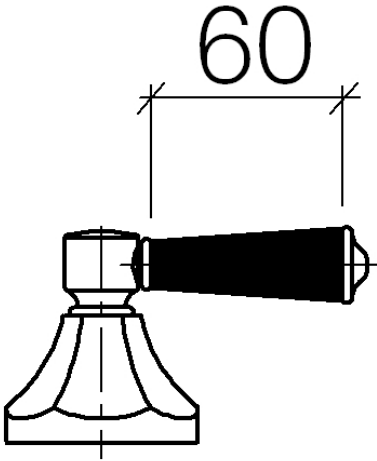

11 170 370

- for basin fittings

NOTE: Mixers are supplied without lever inserts.
Please order the lever inserts separately!

	Brushed Durabron (23kt Gold)	11 170 370-28
	Chrome	11 170 370-00
	Gold (23.9kt)	11 170 370-01
	Brushed Platinum	11 170 370-06
	Platinum	11 170 370-08
	Durabron (23kt Gold)	11 170 370-09
	white	11 170 370-12
	black	11 170 370-13
	Brushed Dark Platinum	11 170 370-99

11 170 370

MADISON Lever insert - Brushed Durabronz (23kt Gold)

MADISON

11 170 370

Parts for other
finishes can be found
here: [Chrome](#)

11 170 370

Spare parts list