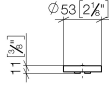

11 188 811

- with hot / cold marking
- for two-hole basin mixer

	Chrome	11 188 811-00
	Brushed Platinum	11 188 811-06
	Platinum	11 188 811-08
	Durabress (23kt Gold)	11 188 811-09
	Dark Chrome	11 188 811-19
	Brushed Durabress (23kt Gold)	11 188 811-28
	Brushed Dark Platinum	11 188 811-99

11 188 811

mm [inches]

11 188 811

Parts for other
finishes can be found
here: Brushed
Platinum