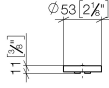

11 188 811

- with hot / cold marking
- for two-hole basin mixer

	Durabronz (23kt Gold)	11 188 811-09
	Chrome	11 188 811-00
	Brushed Platinum	11 188 811-06
	Platinum	11 188 811-08
	Dark Chrome	11 188 811-19
	Brushed Durabronz (23kt Gold)	11 188 811-28
	Brushed Dark Platinum	11 188 811-99

11 188 811

mm [inches]

11 188 811

Parts for other  
finishes can be found  
here: Chrome