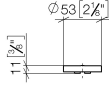

11 188 811

- with hot / cold marking
- for two-hole basin mixer

	Dark Chrome	11 188 811-19
	Chrome	11 188 811-00
	Brushed Platinum	11 188 811-06
	Platinum	11 188 811-08
	Durabross (23kt Gold)	11 188 811-09
	Brushed Durabross (23kt Gold)	11 188 811-28
	Brushed Dark Platinum	11 188 811-99

11 188 811

mm [inches]

11 188 811

Parts for other  
finishes can be found  
here: [Chrome](#)