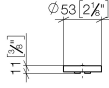

11 188 811

- with hot / cold marking
- for two-hole basin mixer

	Dark Chrome	11 188 811-19
	Chrome	11 188 811-00
	Brushed Platinum	11 188 811-06
	Platinum	11 188 811-08
	Durabross (23kt Gold)	11 188 811-09
	Brushed Durabross (23kt Gold)	11 188 811-28
	Brushed Dark Platinum	11 188 811-99

# CYO Handle insert hot & cold - Dark Chrome

CYO

11 188 811

mm [inches]

11 188 811

Parts for other  
finishes can be found  
here: [Chrome](#)