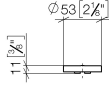

11 188 811

- with hot / cold marking
- for two-hole basin mixer

	Brushed Durabronz (23kt Gold)	11 188 811-28
	Chrome	11 188 811-00
	Brushed Platinum	11 188 811-06
	Platinum	11 188 811-08
	Durabronz (23kt Gold)	11 188 811-09
	Dark Chrome	11 188 811-19
	Brushed Dark Platinum	11 188 811-99

11 188 811

mm [inches]

11 188 811

Parts for other
finishes can be found
here: Chrome