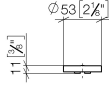

11 188 811

- with hot / cold marking
- for two-hole basin mixer

	Brushed Dark Platinum	11 188 811-99
	Chrome	11 188 811-00
	Brushed Platinum	11 188 811-06
	Platinum	11 188 811-08
	Durabress (23kt Gold)	11 188 811-09
	Dark Chrome	11 188 811-19
	Brushed Durabress (23kt Gold)	11 188 811-28

11 188 811

mm [inches]

11 188 811

Parts for other  
finishes can be found  
here: [Chrome](#)