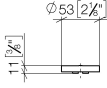

11 189 811

- with red & blue marking
- for two-hole basin mixer

	Brushed Platinum	11 189 811-06
	Chrome	11 189 811-00
	Platinum	11 189 811-08
	Durabress (23kt Gold)	11 189 811-09
	Dark Chrome	11 189 811-19
	Brushed Durabress (23kt Gold)	11 189 811-28
	Brushed Dark Platinum	11 189 811-99

CYO Handle insert red & blue - Brushed Platinum

CYO

11 189 811

mm [inches]

CYO Handle insert red & blue - Brushed Platinum

CYO

11 189 811

11 189 811